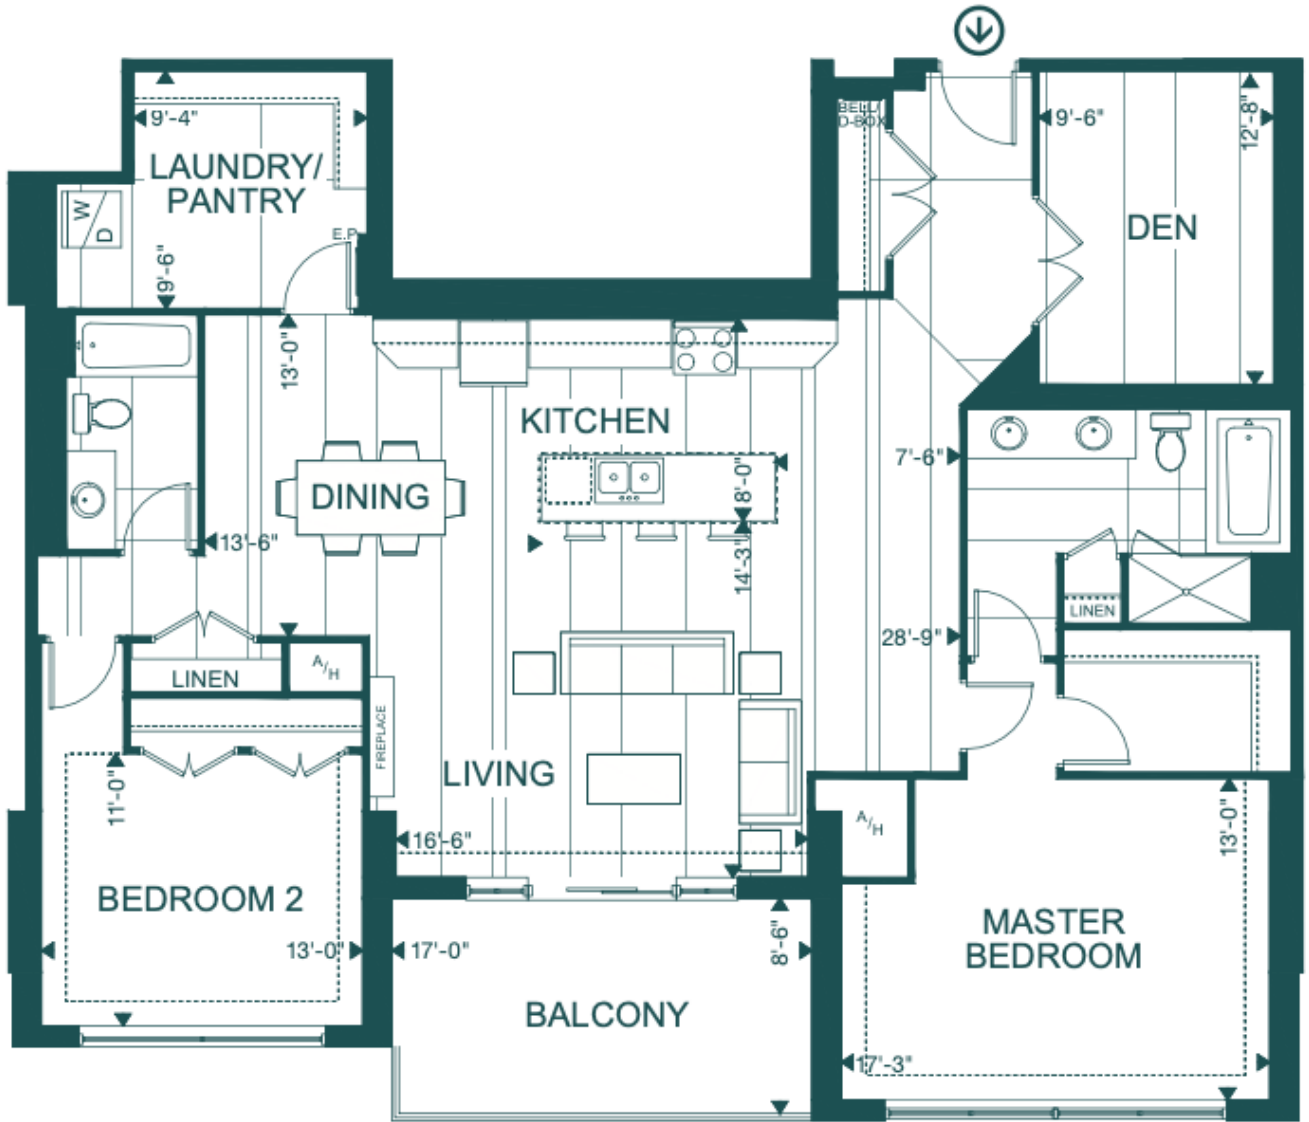

1802
sq ft
suite

Village North II

260 Villagewalk Blvd

Vienna
model

153
sq ft
balcony

Inside suite
South facing

KIM BOYER

226-678-2372