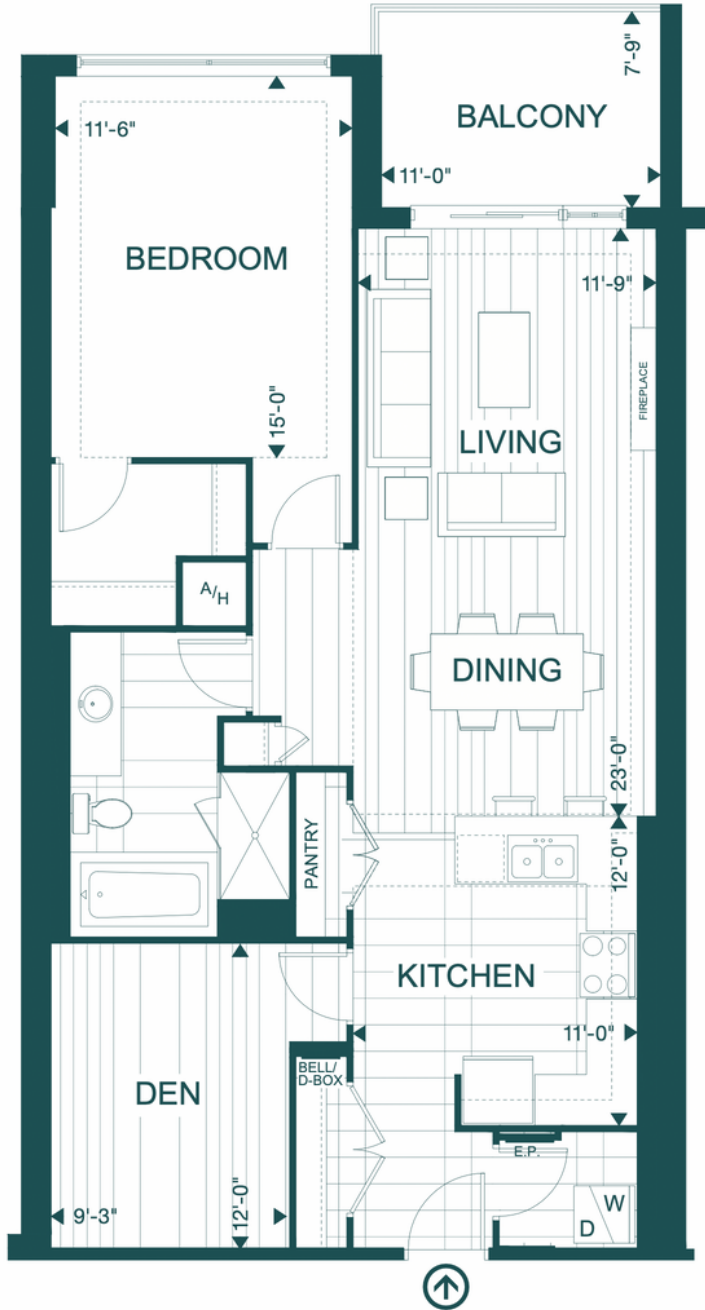

Village North II

260 Villagewalk Blvd

Brussels
model

1111
sq ft
suite

88
sq ft
balcony

1

1

den

Inside suite
North facing

KIM BOYER

226-678-2372

yourbutlerrealty.com

kim@yourbutlerrealty.com

YOUR BUTLER REALTY